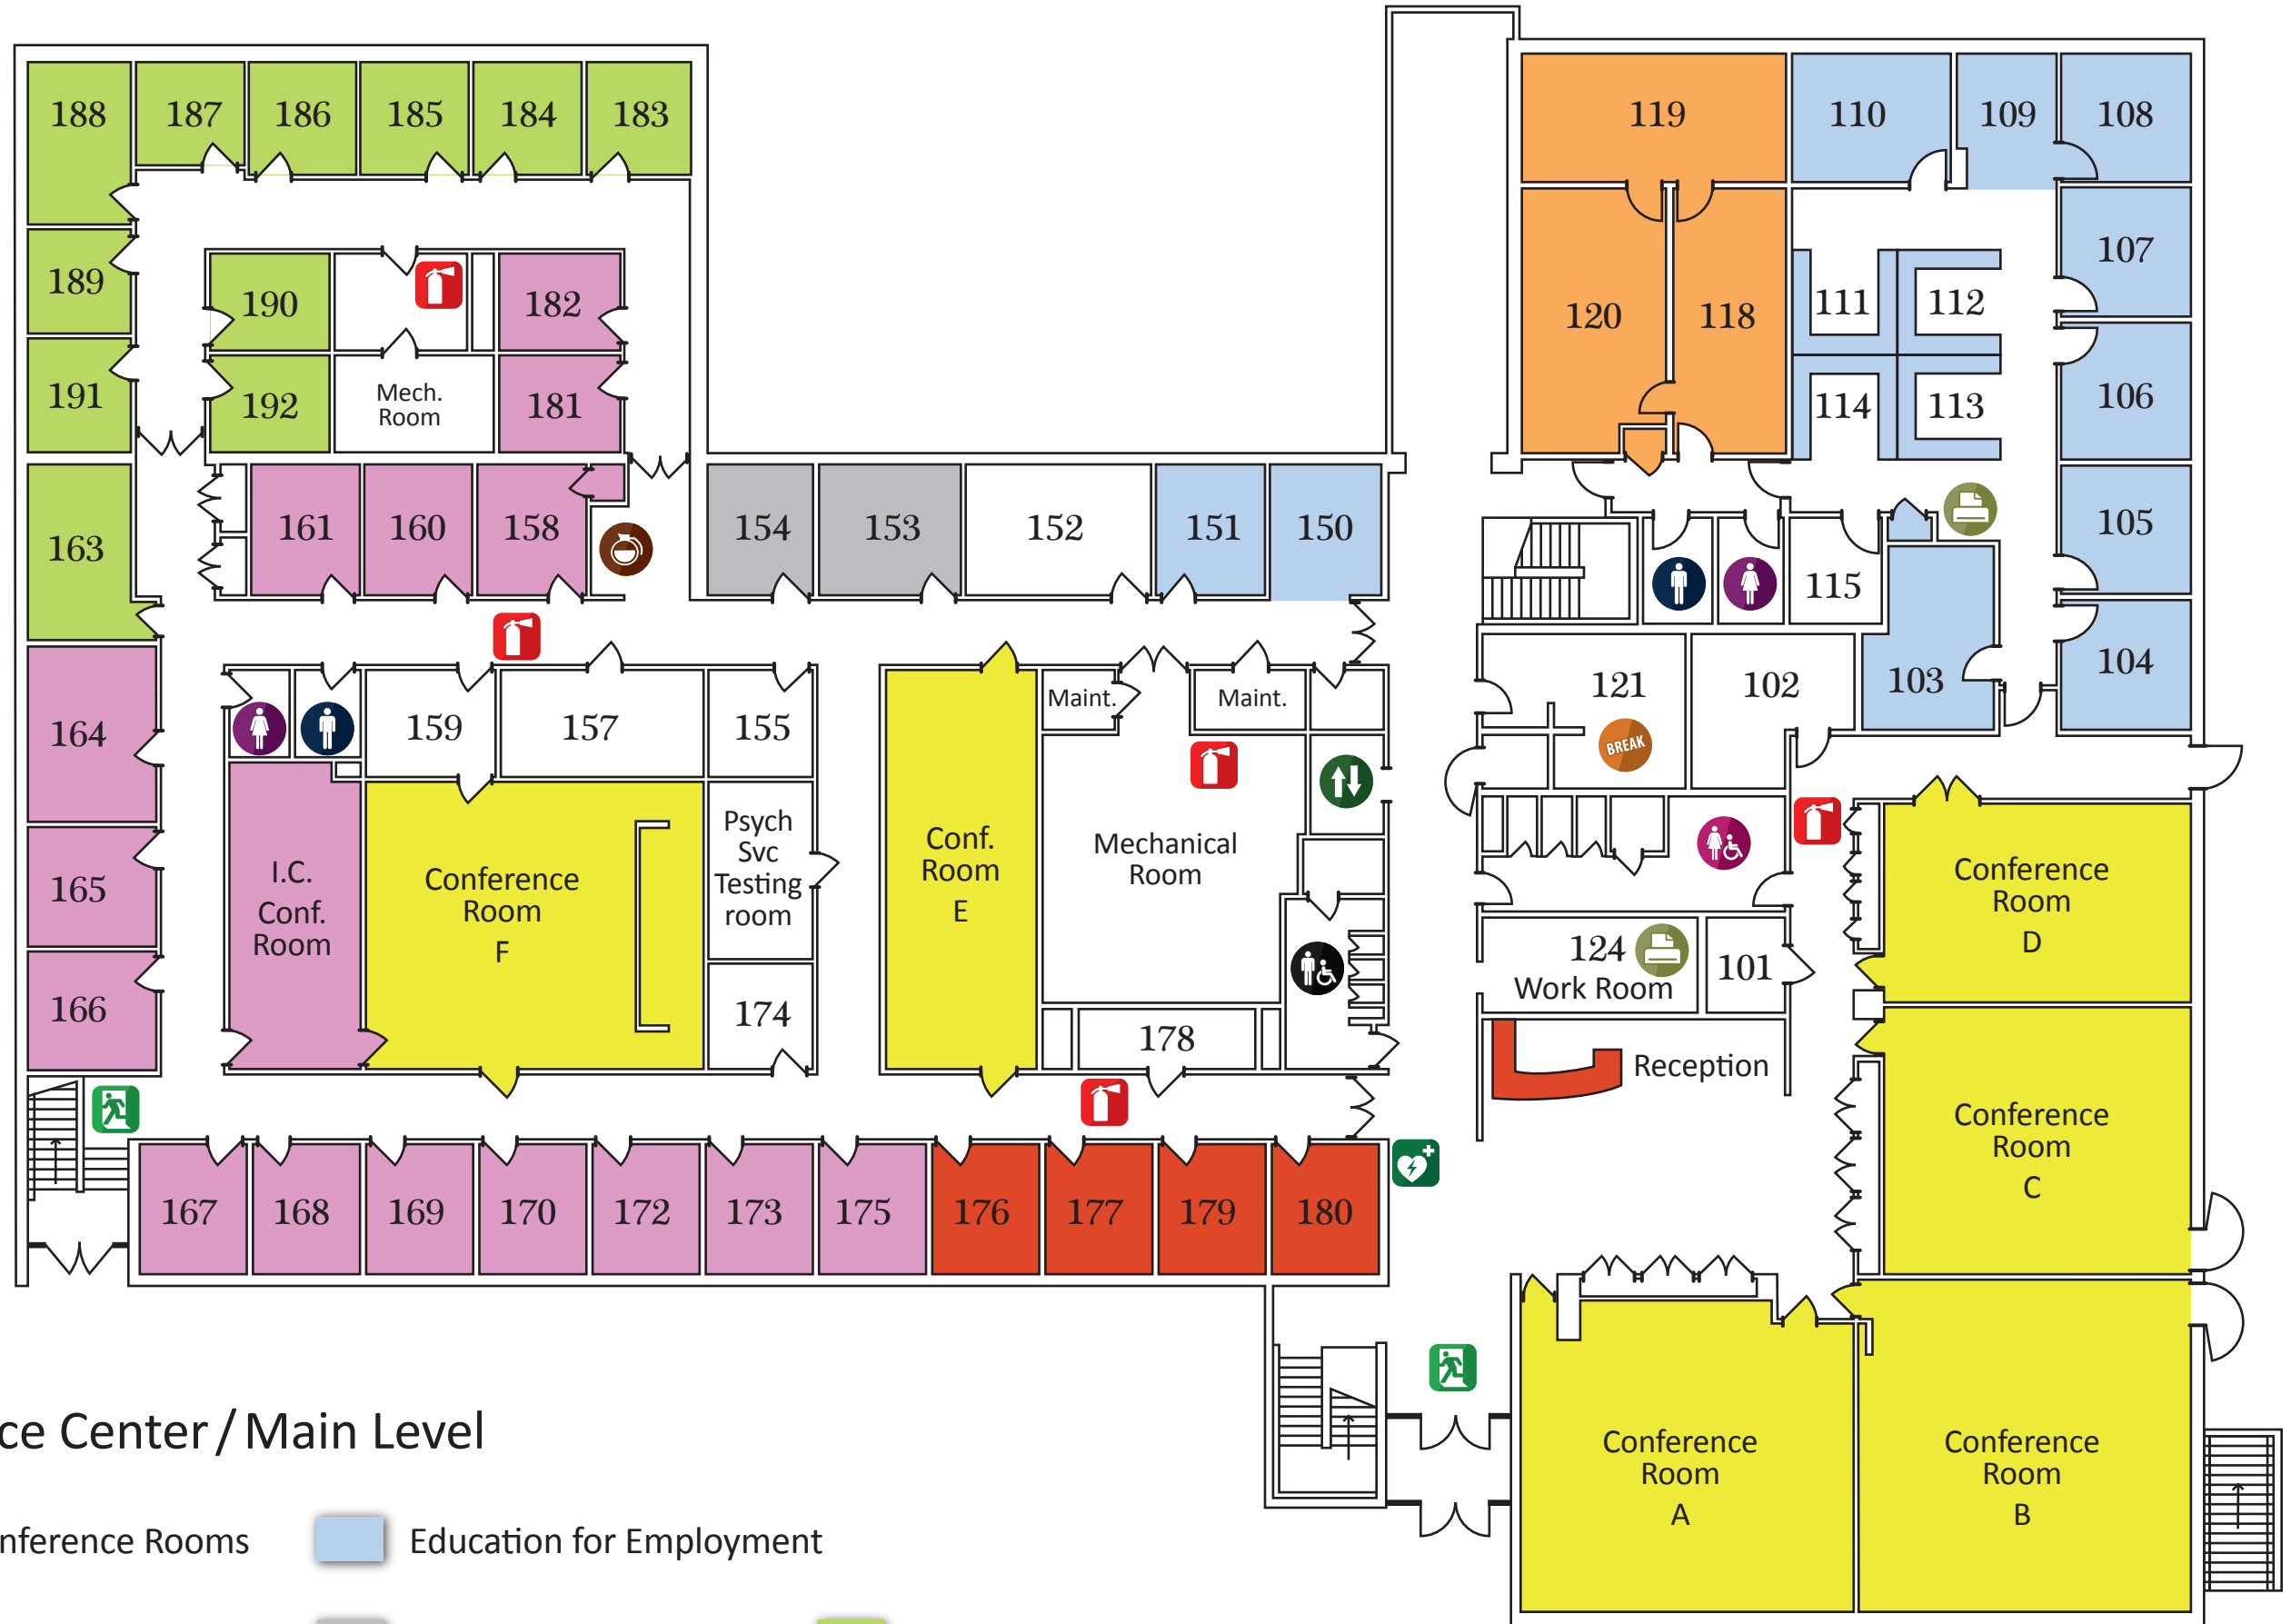

For Your Safety:

-  AED
-  Fire Extinguisher
-  Exit
  
-  Men's Restroom
-  Women's Restroom
-  Men's Handicapped Restroom
-  Women's Handicapped Restroom
-  Elevator
-  Coffee
-  Printer
-  Break Room

Kalamazoo RESA Service Center/Main Level

- |   |   |  |
|---|---|--|
|  Superintendent       |  Conference Rooms    |  Education for Employment |
|  Instructional Center |  Human Resources     |  Education for the Arts   |
|   |  Special Education |  |