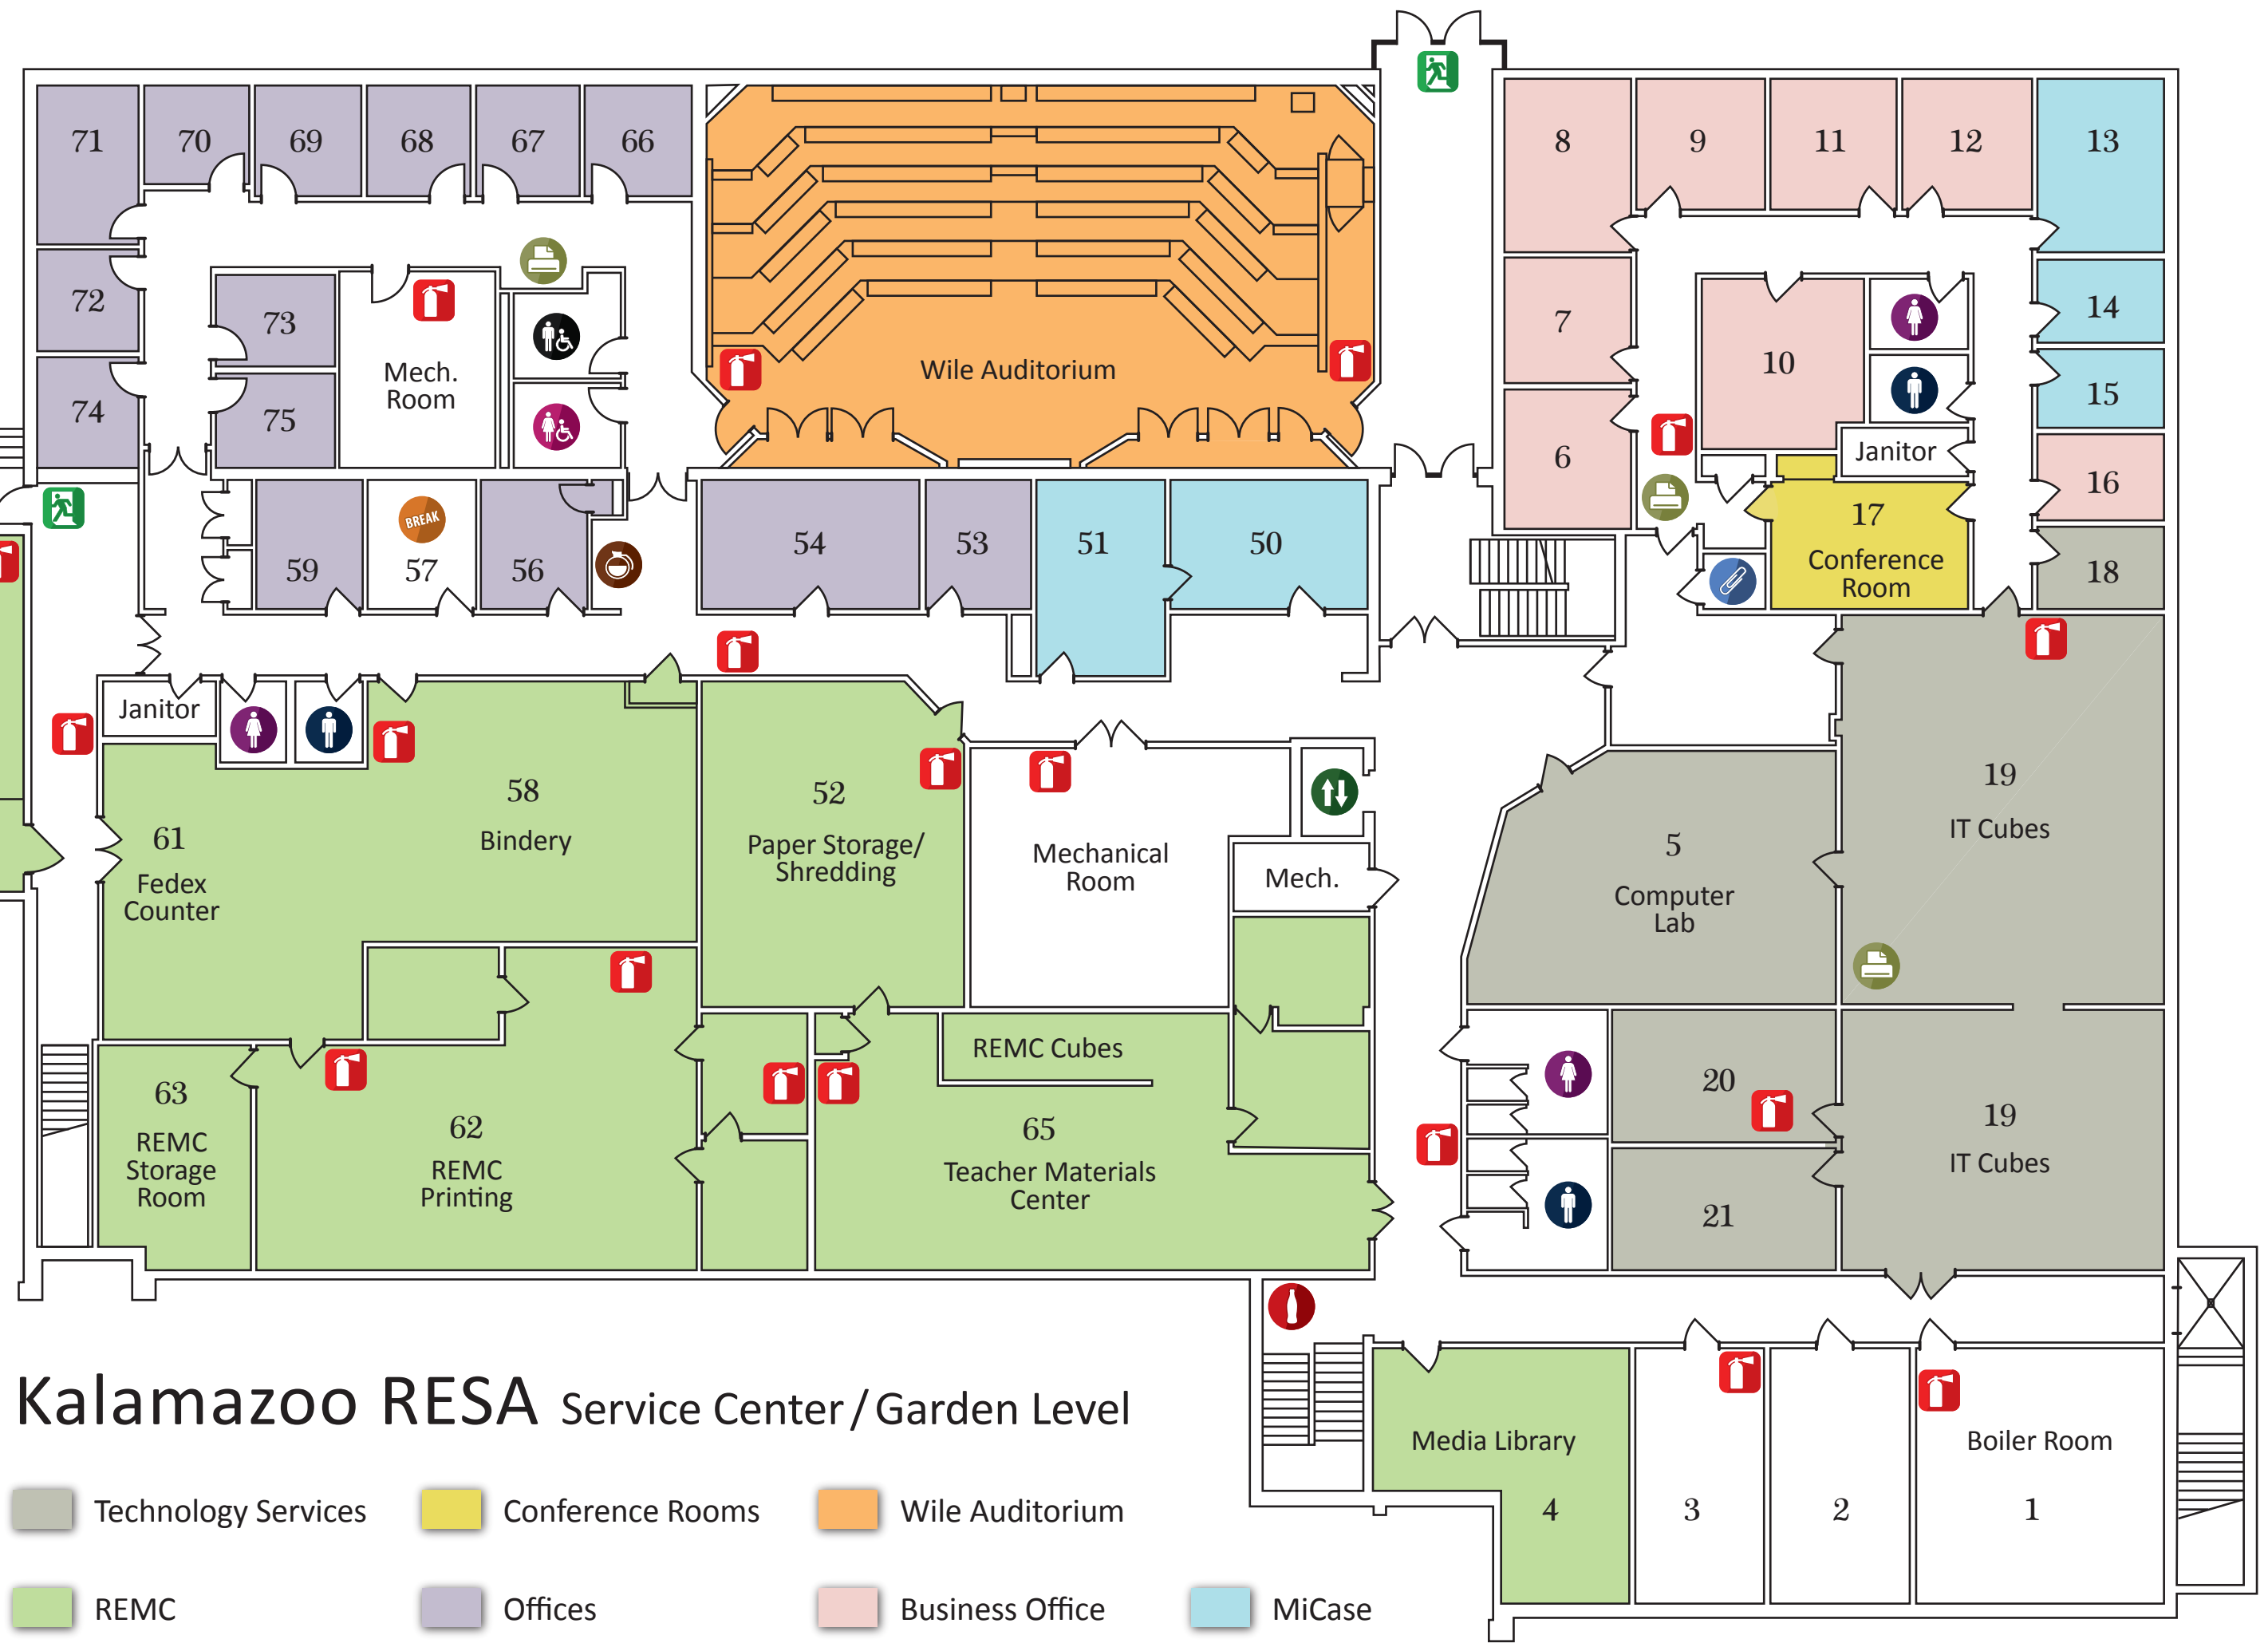

For Your Safety:

-  Fire Extinguisher
-  Exit
-  Supplies
-  Men's Restroom
-  Women's Restroom
-  Men's Handicapped Restroom
-  Women's Handicapped Restroom
-  Soda Machine
-  Elevator
-  Coffee
-  Printer
-  Break Room

Kalamazoo RESA Service Center / Garden Level

-  Technology Services
-  Conference Rooms
-  Wile Auditorium
-  REMC
-  Offices
-  Business Office
-  MiCase